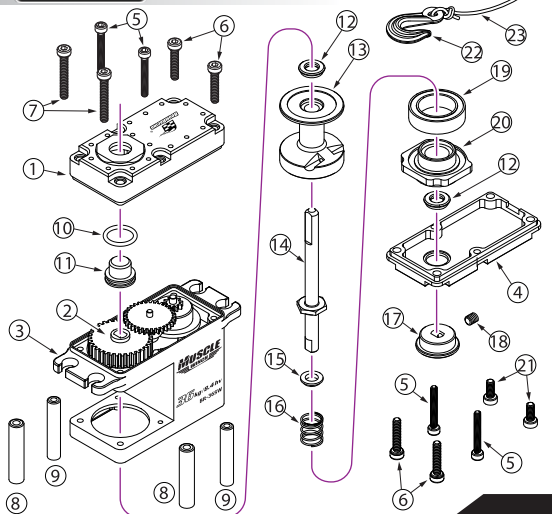

WWW.BOOMRACINGRC.COM

Parts Included:	Qty.
(1) Cover	1
(2) Gear Set #BR36SW-SG	1
(3) Housing	1
(4) Bottom Cover	1
(5) M1.6x14 SC Screw	4
(6) M2x10 SC Screw	4
(7) M2x14 SC Screw	2
(8) Roller - Front	2
(9) Roller - Rear #BR36SW-RE2	2
(10) O-Ring ø9x1	1
(11) Press Button	1
(12) Washer	2
(13) Spool	1
(14) Driveshaft	1
(15) Spring Retainer	1
(16) Preload Spring	1
(17) Pull Button	1
(18) M2.5x3 SS Screw #BR36SW-RE1	1
(19) Ball Bearing 10x15x4	1
(20) Bearing Seat	1
(21) M2x5 SC Screw	2
(22) Winch Hook	1
(23) Rope #BR36-RS3	1

YOUR R/C HOP-UPS SPECIALIST

We love building scale models. Let's be honest. Which badass doesn't love a beautiful looking car? Our focus is on designing the best looking products that really perform; products that withstand beating and still look great enough to be shelf queens. Offering you the latest designs made with the highest possible quality at affordable prices is our absolute focus for all enthusiastic hobbyists.

Since 2012, Boom Racing has been manufacturing extreme performance RC products. We want you to love and enjoy these amazing "scale" and "performance" based products to create your own unique realistic RC builds.

We are never going to stop at giving you the best updates and upgrades on our product lines. That's our passion and our commitment to keep you on your toes with excitement and anticipation for what's to come next.

Enjoy being a BADASS!

#boomracing

BoomRacing

Muscle Winch™
High Torque 36KG Waterproof Servo Winch
w/ Free Spool Unit
#BR-36SW