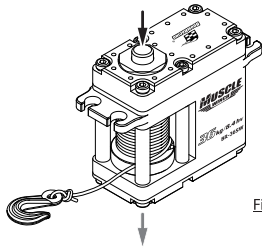

High Torque 36KG Waterproof Servo Winch w/ Free Spool Unit (#BR-36SW)

Instruction Manual

Free Spool Unit

Fig. 1