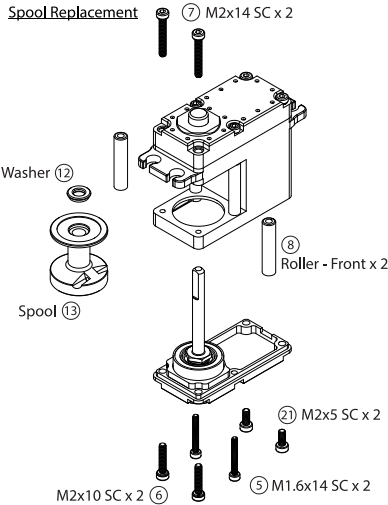

High Torque 36KG Waterproof Servo Winch w/ Free Spool Unit (#BR-36SW)

Instruction Manual

Free Spool Unit

Installing the rope onto the spool unit:

Attaching the rope onto the hook:

WWW.BOOMRACINGRC.COM

Parts Included:	Qty.
(1) Cover	1
(2) Gear Set #BR36SW-SG	1
(3) Housing	1
(4) Bottom Cover	1
(5) M1.6x14 SC Screw	4
(6) M2x10 SC Screw	4
(7) M2x14 SC Screw	2
(8) Roller - Front	2
(9) Roller - Rear #BR36SW-RE2	2
(10) O-Ring ø9x1	1
(11) Press Button	1
(12) Washer	2
(13) Spool	1
(14) Driveshaft	1
(15) Spring Retainer	1
(16) Preload Spring	1
(17) Pull Button	1
(18) M2.5x3 SS Screw #BR36SW-RE1	1
(19) Ball Bearing 10x15x4	1
(20) Bearing Seat	1
(21) M2x5 SC Screw	2
(22) Winch Hook	1
(23) Rope #BR36-RS3	1

YOUR R/C HOP-UPS SPECIALIST

We love building scale models. Let's be honest. Which badass doesn't love a beautiful looking car? Our focus is on designing the best looking products that really perform; products that withstand beating and still look great enough to be shelf queens. Offering you the latest designs made with the highest possible quality at affordable prices is our absolute focus for all enthusiastic hobbyists.

Since 2012, Boom Racing has been manufacturing extreme performance RC products. We want you to love and enjoy these amazing "scale" and "performance" based products to create your own unique realistic RC builds.

We are never going to stop at giving you the best updates and upgrades on our product lines. That's our passion and our commitment to keep you on your toes with excitement and anticipation for what's to come next.

Enjoy being a BADASS!

#boomracing

BoomRacing

Muscle Winch™
High Torque 36KG Waterproof Servo Winch
w/ Free Spool Unit
#BR-36SW

TACKLE EVERYTHING

WWW.BOOMRACINGRC.COM

Copyright © Boom Racing Ltd.

www.boomracingrc.com