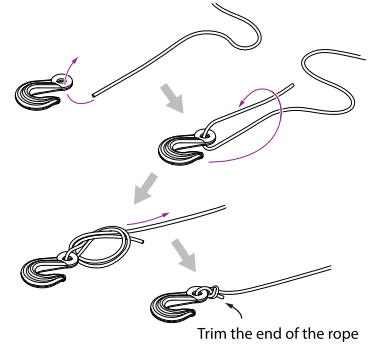

Attaching the rope onto the hook: