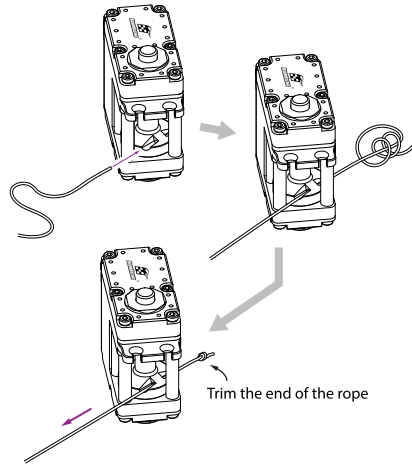

Installing the rope onto the spool unit: