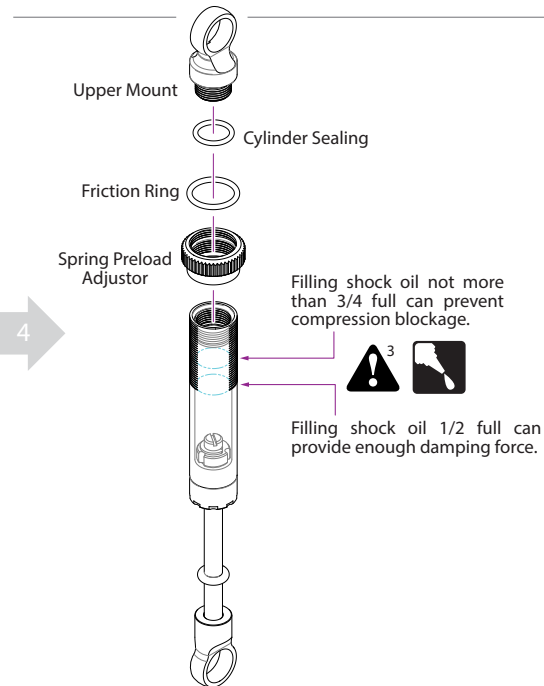

Difficulty Level: ★ ★ ★ ★ ★

INSTALLATION MANUAL

Parts Included:	Qty.	Parts Included:	Qty.
(1) Piston	2	(11) Lower Mount	2
(2) Rod Guide	4	(12) Upper Mount	2
(3) Separator	2	(13) Cylinder	2
(4) Piston Retainer (#BRSHJR)	4	(14) Cylinder End Cap	2
(5) Oil Seal	4	(15) Spring	2
(6) Bump Stop	2	(16) Spring Retainer	2
(7) Cylinder seal	2	(17) Spring Preload Adjustor	2
(8) Friction Ring	2	(18) E-clip	4
(9) Pivot Ball (#BRW750310)	4	(19) Pivot Ball Tool (#BRT10053)	1
(10) Piston Rod	2		

1-3
Pay attention to cautions 1, 2 and 3.