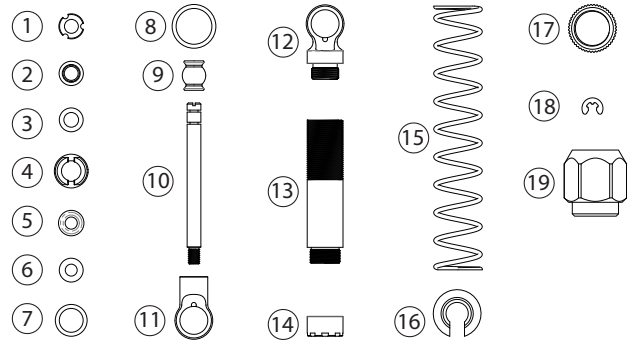

Difficulty Level: ★ ★ ★ ★ ★

INSTALLATION MANUAL

Parts Included:	Qty.	Parts Included:	Qty.
(1) Piston	2	(11) Lower Mount	2
(2) Rod Guide	4	(12) Upper Mount	2
(3) Separator	2	(13) Cylinder	2
(4) Piston Retainer (#BRSHJR)	4	(14) Cylinder End Cap	2
(5) Oil Seal	4	(15) Spring	2
(6) Bump Stop	2	(16) Spring Retainer	2
(7) Cylinder seal	2	(17) Spring Preload Adjustor	2
(8) Friction Ring	2	(18) E-clip	4
(9) Pivot Ball (#BRW750310)	4	(19) Pivot Ball Tool (#BRT10053)	1
(10) Piston Rod	2		

1-3
Pay attention to cautions 1, 2 and 3.