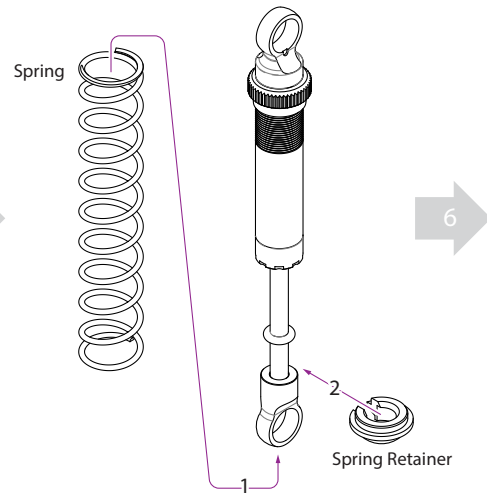

Difficulty Level: ★ ★ ★ ★ ★

INSTALLATION MANUAL

Parts Included:	Qty.	Parts Included:	Qty.
(1) Piston	2	(11) Lower Mount	2
(2) Rod Guide	4	(12) Upper Mount	2
(3) Separator	2	(13) Cylinder	2
(4) Piston Retainer (#BRSHJR)	4	(14) Cylinder End Cap	2
(5) Oil Seal	4	(15) Spring	2
(6) Bump Stop	2	(16) Spring Retainer	2
(7) Cylinder seal	2	(17) Spring Preload Adjustor	2
(8) Friction Ring	2	(18) E-clip	4
(9) Pivot Ball (#BRW750310)	4	(19) Pivot Ball Tool (#BRT10053)	1
(10) Piston Rod	2		

1-3
Pay attention to cautions 1, 2 and 3.